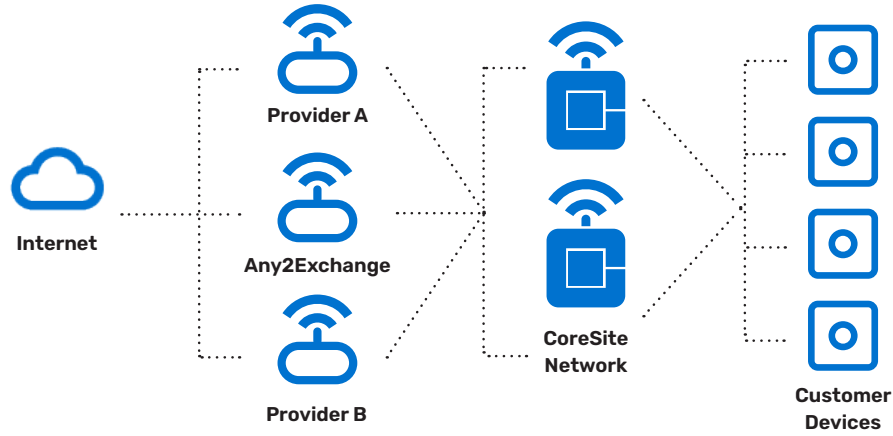

Enterprise-Class, Fully Optimized

Blended IP – Dedicated Internet Service

CoreSite's Blended IP is an ideal solution for scalable, fully optimized internet service. For businesses that require production-level internet, our Blended IP offers 100% SLA uptime that is achieved through a blend of Tier-1 carriers and fully redundant hand-offs. With quick setup and flexible bandwidth options, Blended IP makes sense for almost every use case and provides expanded bandwidth management and public cloud connectivity.

WHAT IS IT?

With service rate options ranging from 100Mbps to 10Gbps, Blended IP offers dedicated internet access to multiple internet paths with a choice between single connections for traditional connectivity or fully redundant connections for mission-critical applications. When you include Blended IP in your CoreSite deployment, you gain access to multiple upstream internet service providers (ISPs). Instead of a single ISP, CoreSite uses an ecosystem of on-site providers with intelligent routing, via BGP, that selects the most efficient internet path for the fastest route possible.

BLENDED IP CAPABILITIES

Service rate options range from **100Mbps to 10Gbps**

Enable on-ramps for direct access to major cloud providers with Blended IP

Single or dual handoff options

72-hour activation interval

Includes 11 customer useable IP addresses; larger IP blocks reviewed on individual case basis

Fixed monthly fees and service rates

Includes static IPv4 and IPv6 addresses and supports BGP routing

BLENDED IP ARCHITECTURE - CORESITE SECURES REDUNDANT IP SOURCES