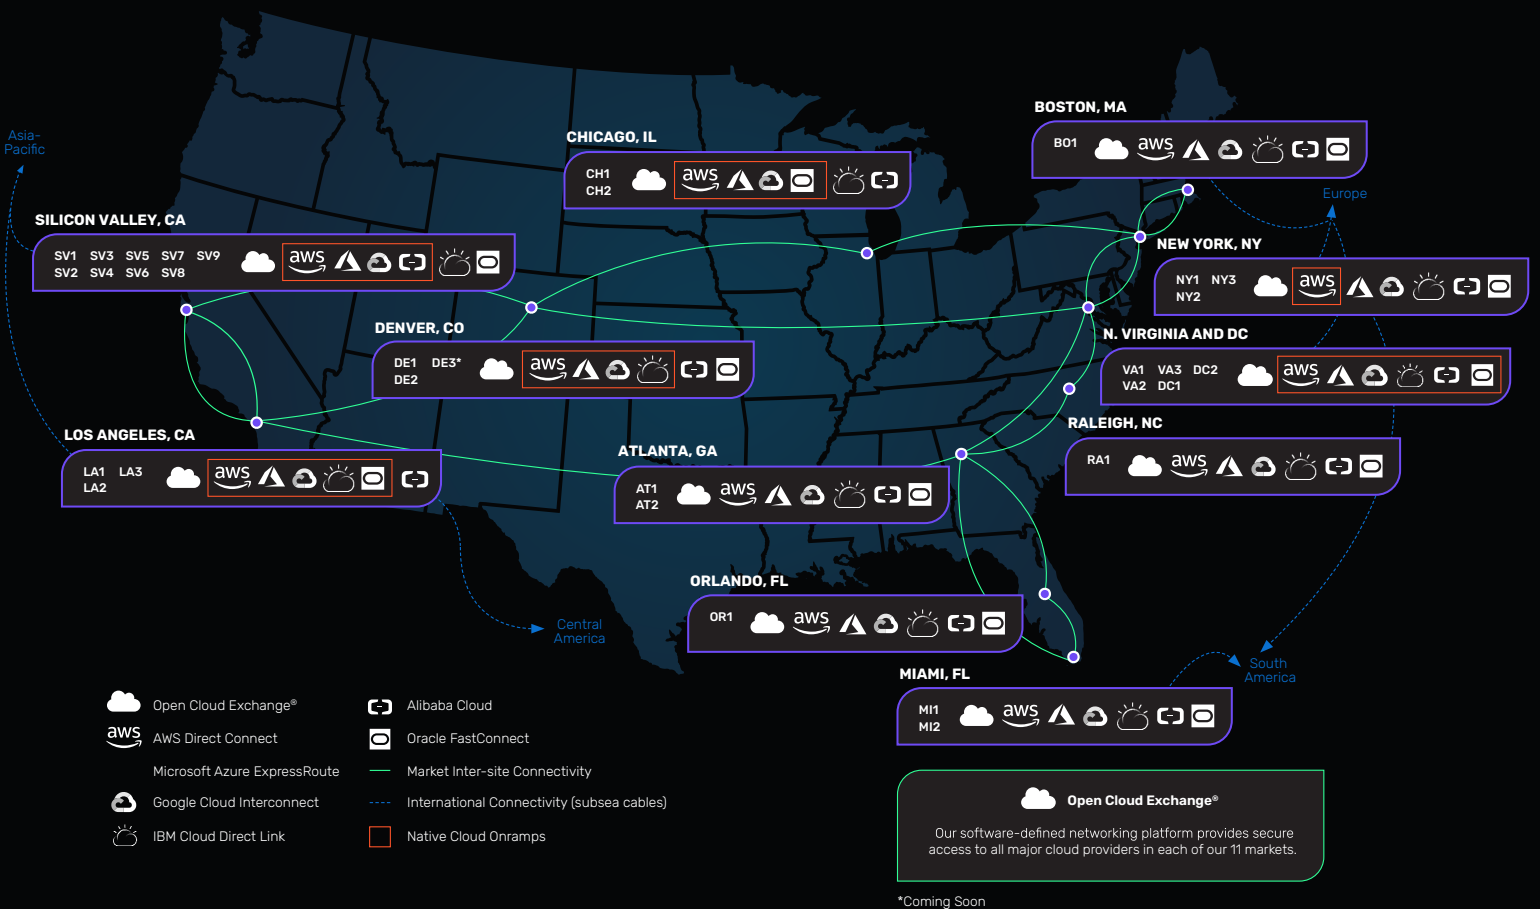

Enterprise-Class, Fully Optimized

Blended IP – Dedicated Internet Service

CoreSite's Blended IP is an ideal solution for scalable, fully optimized internet service. For businesses that require production-level internet, our Blended IP offers 100% SLA uptime that is achieved through a blend of Tier-1 carriers and fully redundant hand-offs. With quick setup and flexible bandwidth options, Blended IP makes sense for almost every use case and provides expanded bandwidth management and public cloud connectivity.

WHAT IS IT?

With service rate options ranging from 100Mbps to 10Gbps, Blended IP offers dedicated internet access to multiple internet paths with a choice between single connections for traditional connectivity or fully redundant connections for mission-critical applications. When you include Blended IP in your CoreSite deployment, you gain access to multiple upstream internet service providers (ISPs). Instead of a single ISP, CoreSite uses an ecosystem of on-site providers with intelligent routing, via BGP, that selects the most efficient internet path for the fastest route possible.

BLENDED IP CAPABILITIES

Service rate options range from **100Mbps to 10Gbps**

Enable on-ramps for direct access to major cloud providers with Blended IP

Single or dual handoff options

72-hour activation interval

Includes 11 customer useable IP addresses; larger IP blocks reviewed on individual case basis

Fixed monthly fees and service rates

Includes static IPv4 and IPv6 addresses and supports BGP routing

BLENDED IP ARCHITECTURE - CORESITE SECURES REDUNDANT IP SOURCES