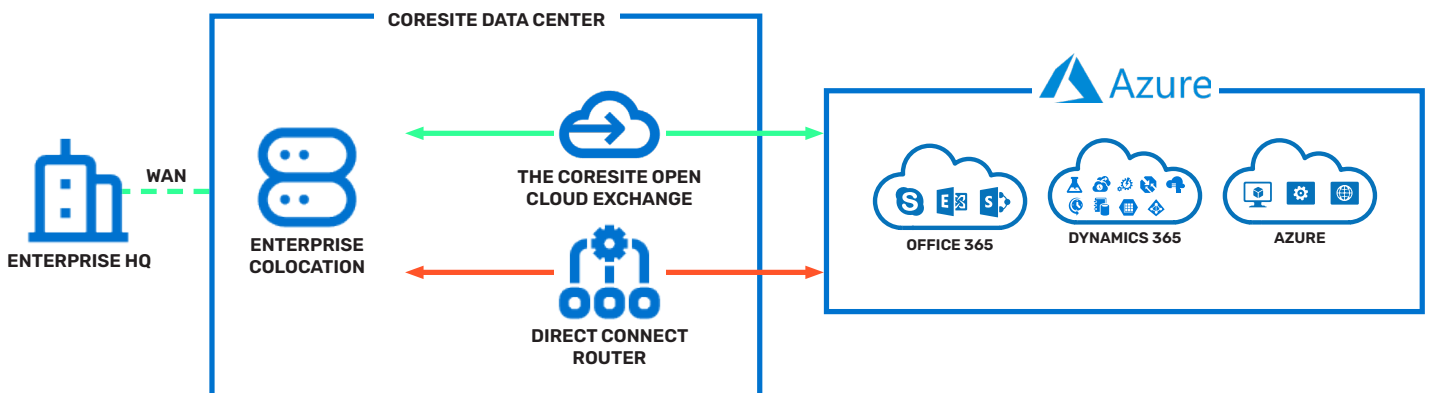

CoreSite and Microsoft Azure

Fast, Reliable, Private Connectivity into Microsoft Azure

Expand Your Infrastructure with CoreSite and Microsoft Azure ExpressRoute

CoreSite offers native access to Microsoft Azure ExpressRoute, enabling dedicated connectivity between your infrastructure and Microsoft Azure, Office 365 and Dynamics 365. ExpressRoute connections bypass the public internet, offering more reliability, faster speeds, lower latencies and higher security than typical internet connections. With predictable, reliable and high-throughput connections offered by ExpressRoute, you can build hybrid cloud applications without compromising security or performance.

HOW IT WORKS

With Microsoft Azure ExpressRoute, you can establish direct connections to Microsoft Cloud Azure at CoreSite's ExpressRoute locations in all 11 markets through the Open Cloud Exchange® up to 10Gbps. ExpressRoute Direct is available available in select markets up to 100Gbps.

The Open Cloud Exchange (OCX) – The OCX provides enterprise-class network connectivity services enabling modern, agile, multi-cloud and data center connectivity over a private network, taking the complexity out of hybrid cloud and site-to-site interconnection. The OCX is your platform for rapid, agile hybrid connectivity.