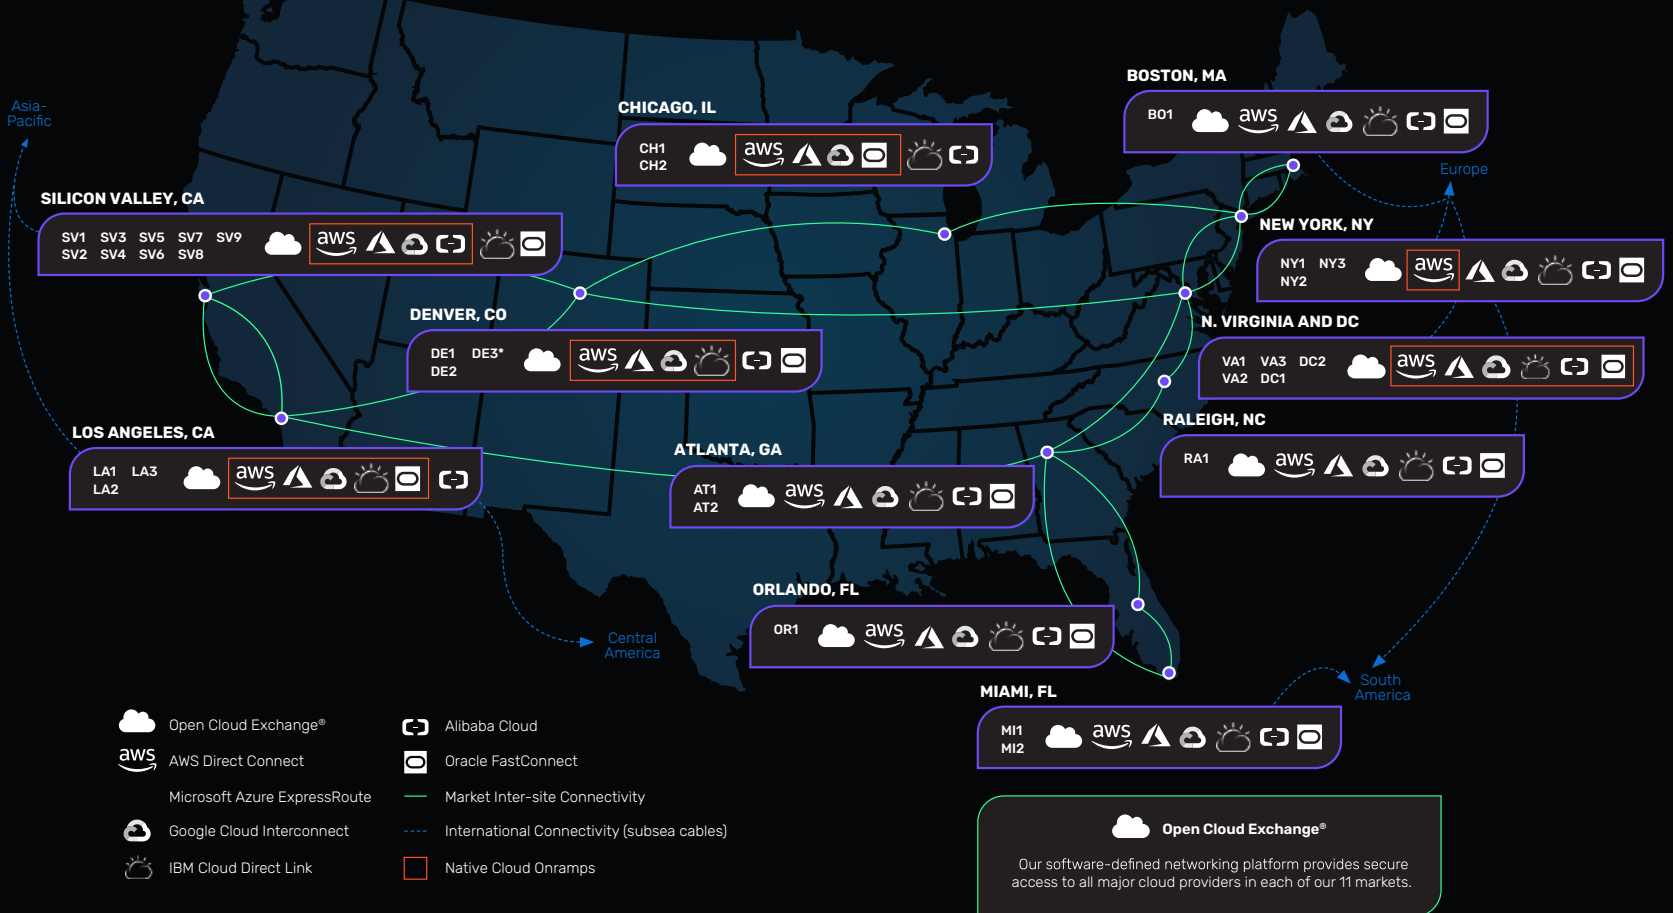

**CORESITE**

An American Tower Company

THE INTERSECTION OF  
**Interconnection**

From high-performance computing, AI workloads and inferencing, IT is undergoing a foundational shift. Organizations must now support increasingly dense workloads while enabling fast, secure connections to cloud providers, network partners and business ecosystems.

### CORESITE COLOCATION DATA CENTERS ENABLE BUSINESSES TO

 <p><b>RUN PERFORMANCE-CRITICAL WORKLOADS AT SCALE</b></p>	 <p><b>IMPROVE OPERATIONAL EFFICIENCY</b></p>	 <p><b>ACCESS A RICH ECOSYSTEM OF NETWORK CONNECTIONS</b></p>
 <p><b>ELIMINATE SIGNIFICANT CAPITAL INVESTMENTS</b></p>	 <p><b>MEET COMPLIANCE REQUIREMENTS</b></p>	 <p><b>ACHIEVE FASTER TIME TO MARKET</b></p>

### WHERE YOU PUT YOUR INFRASTRUCTURE MATTERS

CoreSite, an American Tower Company, serves as the ideal interconnection hub to build and deploy a hybrid IT strategy to monetize and future-proof your business. Our interoperable platform centralizes direct access to partners in your digital ecosystem. We are the IT nexus where top cloud providers, service integrators, networks and fellow enterprises interoperate and collaborate to accelerate business initiatives.