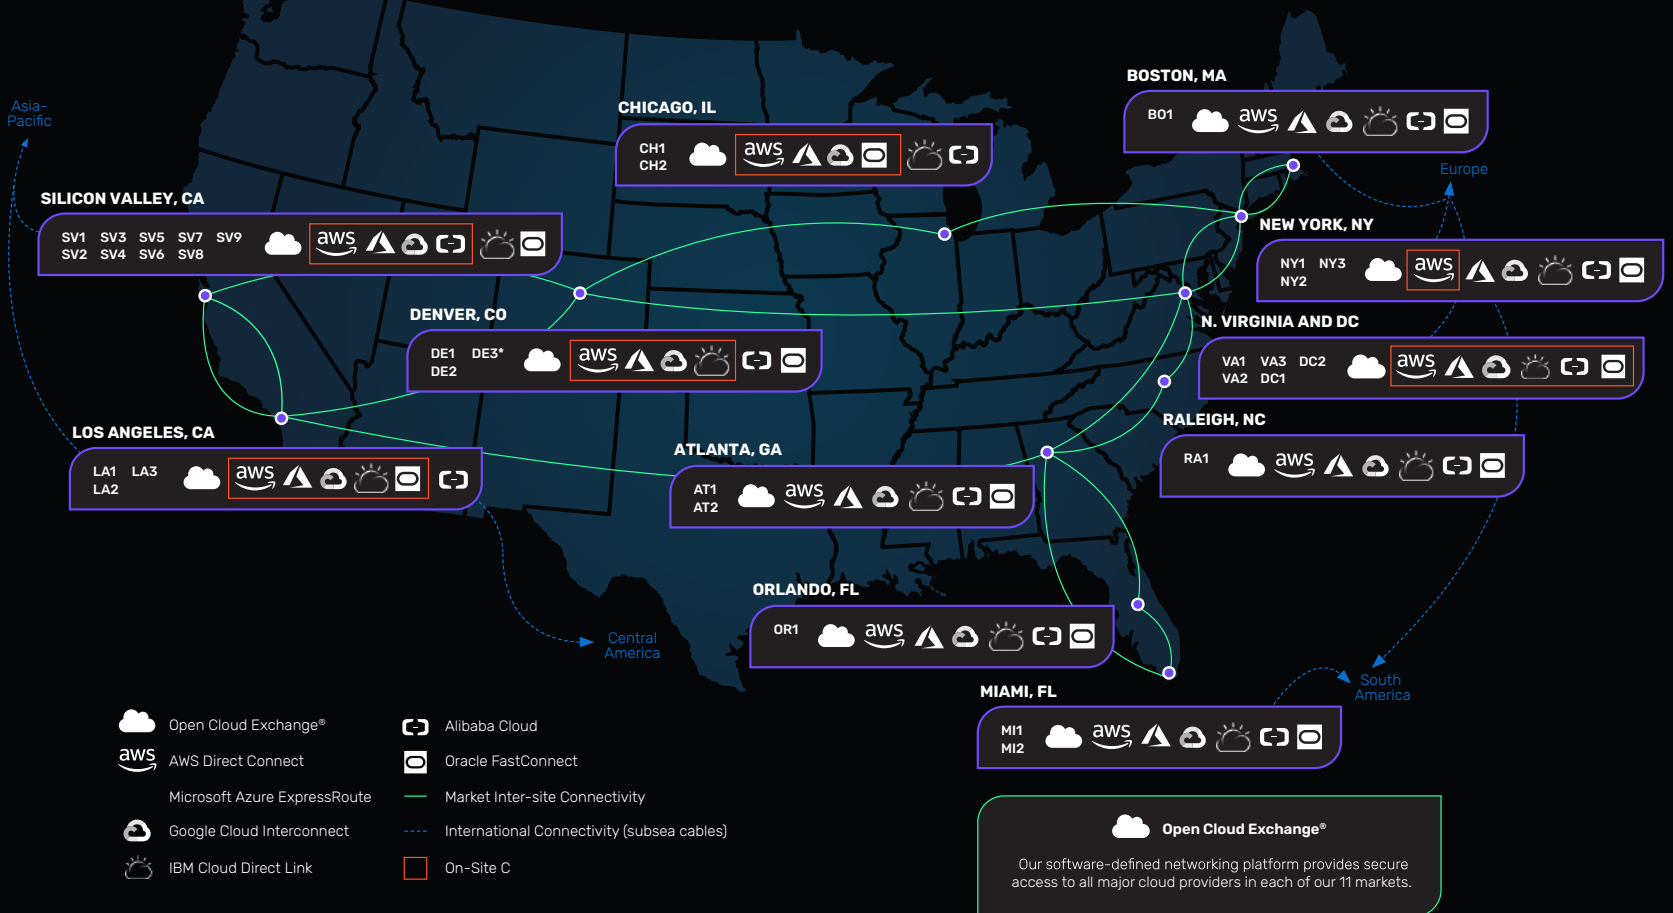

CORESITE

An American Tower Company

THE INTERSECTION OF
Interconnection

From high-performance computing, AI workloads and inferencing, IT is undergoing a foundational shift. Organizations must now support increasingly dense workloads while enabling fast, secure connections to cloud providers, network partners and business ecosystems.

CORESITE COLOCATION DATA CENTERS ENABLE BUSINESSES TO

 <p>RUN PERFORMANCE-CRITICAL WORKLOADS AT SCALE</p>	 <p>IMPROVE OPERATIONAL EFFICIENCY</p>	 <p>ACCESS A RICH ECOSYSTEM OF NETWORK CONNECTIONS</p>
 <p>ELIMINATE SIGNIFICANT CAPITAL INVESTMENTS</p>	 <p>MEET COMPLIANCE REQUIREMENTS</p>	 <p>ACHIEVE FASTER TIME TO MARKET</p>

WHERE YOU PUT YOUR INFRASTRUCTURE MATTERS

CoreSite, an American Tower Company, serves as the ideal interconnection hub to build and deploy a hybrid IT strategy to monetize and future-proof your business. Our interoperable platform centralizes direct access to partners in your digital ecosystem. We are the IT nexus where top cloud providers, service integrators, networks and fellow enterprises interoperate and collaborate to accelerate business initiatives.