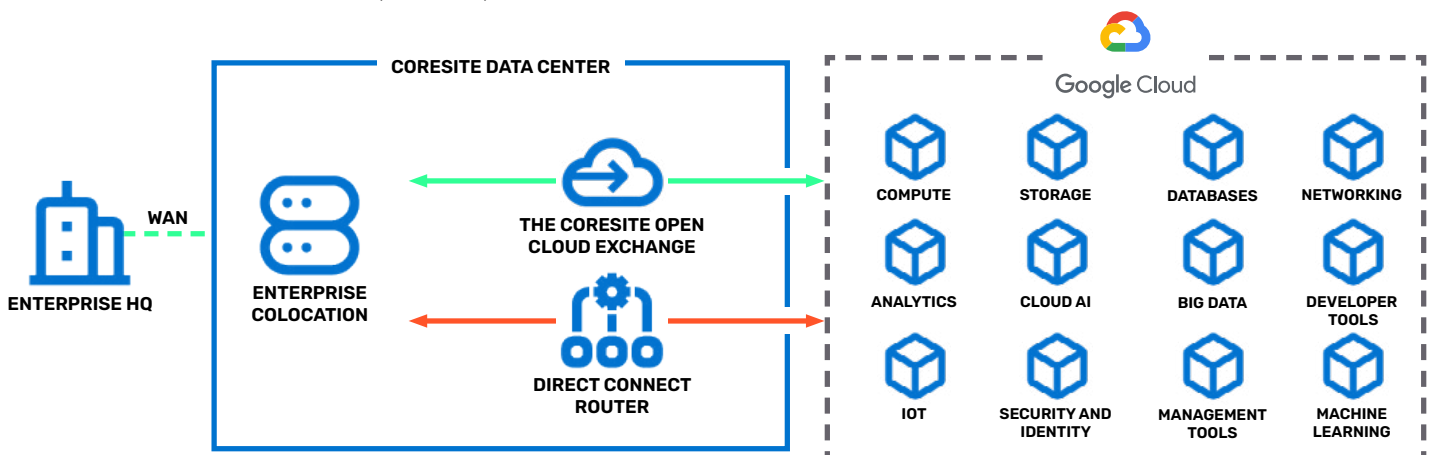

CoreSite and Google Cloud Platform

Superior Performance, Effortless Scale

Expand your infrastructure and expand your business capabilities with Google Platform and CoreSite.

With Google Cloud Interconnect, you can establish private, low-latency network connectivity between your dedicated infrastructure and the Google Cloud platform (GCP) – optimizing your hybrid IT environment. When you bypass the public internet and connect to Google, you benefit from reduced data transfer costs, improved security and increased network performance. Google Cloud Interconnect enables you to securely and efficiently extend your on-premises infrastructure into the cloud.

HOW IT WORKS

Dedicated Connection – Customers have direct access to Google Cloud’s edge point of presence located at CoreSite’s Chicago, Denver, Los Angeles, Reston and Silicon Valley data center campuses. The Dedicated Interconnect connection is delivered over fiber cross connect up to 100GBps.

Partner Interconnect: Customers can connect to Google Cloud via the CoreSite Open Cloud Exchange® in all 11 markets. Ethernet virtual connections are available up to 10GBps.

The CoreSite Open Cloud Exchange – The Open Cloud Exchange (OCX) is software-defined network services platform that provides single or redundant ports into our switching platform, enabling private virtual connections to multiple service providers among CoreSite data centers and the digital ecosystem. CoreSite revolutionized network connectivity over a decade ago with the introduction of the OCX. This leading interconnection platform provides superior connectivity and a robust and interconnected partner ecosystem needed to reach new markets, rapidly scale on-demand, reduce total cost of operation and accelerate IT modernization. Since its debut, CoreSite has continually invested in building out the platform to support use cases in the age of digitization including cloud connect peering and cloud-to-cloud communication.